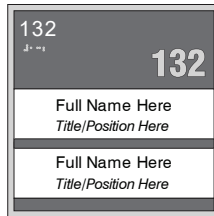

Size: 18" x 12"
Fingood: HAS-OB-1812

Wayfinding

Size: 6" x 16"
Fingood: HAS-OC-616

Size: 12" x 16"
Fingood: HAS-OC-1216

Size: 14-1/2" x 16"
Fingood: HAS-OC-14.516

Size: 12" x 18"
Fingood: HAS-OC-1218

Size: 14-1/2" x 16"
Fingood: HAS-OCI-14.516

Red & Black

Room Identification

Size: 3" x 6"
Fingood: HAS-TA-36

Size: 3" x 9"
Fingood: HAS-TA-39

Size: 5" x 9"
Fingood: HAS-TA-59

Size: 5-1/2" x 8"
Fingood: HAS-TAI-5.58

Size: 8" x 8"
Fingood: HAS-TAI-88

Size: 8" x 8"
Fingood: HAS-TAIS-88

Size: 8" x 8"
Fingood: HAS-TAS-88

Regulatory & Informational

Size: 10" x 8"
Fingood: HAS-TB-108-NH

Size: 10" x 8"
Fingood: HAS-TB-108-PH

Size: 10" x 8"
Fingood: HAS-TB-108-WH

Size: 10" x 8"
Fingood: HAS-TB-108-MH

Size: 10" x 8"
Fingood: HAS-TB-108-N

Size: 10" x 8"
Fingood: HAS-TB-108-P

Size: 10" x 8"
Fingood: HAS-TB-108-W

Size: 10" x 8"
Fingood: HAS-TB-108-M

Size: 12" x 8"
Fingood: HAS-TB-128

Size: 11-7/8" x 9-3/8"
Fingood: HAS-TBI-118.5