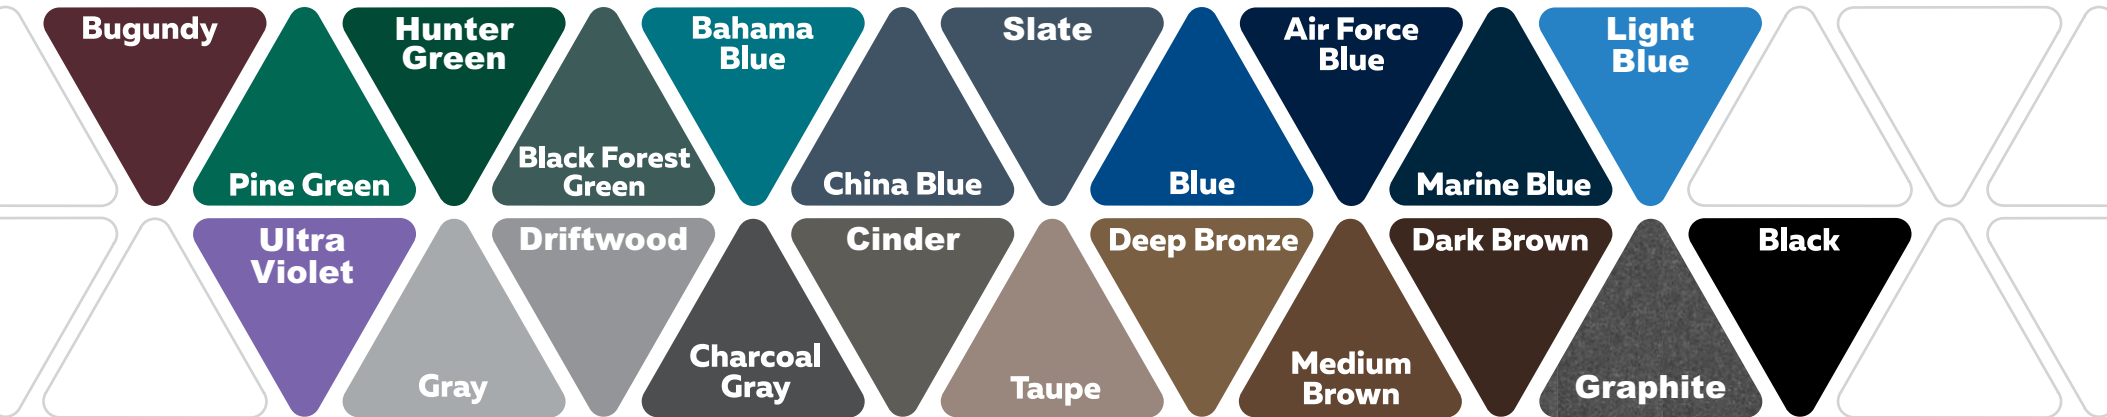

Bright White Tactile