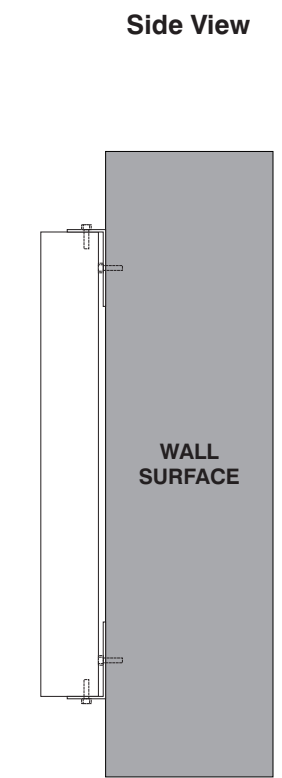

### HED-400 Flush Face Wall Mount Detail

- **Sign System: HED-400 Flush Face Wall Mount**
  - (2) .080" Aluminum Panel: (H) 24" x (L) 60"
- **Paint:**
  - Standard White - Frame, Panels
- **Mounting**
  - (4) Mounting Bracket: 2" x 4" x 6" Lg.

Date	DWG# HED-400_FF_Wall Mount	Scale: 1"=10"	Customer	Mounting SF/DF	Wall Mount Single Face	Quote #	
XX.XX.XX				ILLUMINATED	NO	Sales Rep.	
Quantity			Location	Voltage	N/A	Illustrator:	
1				ADA	No	Reviewed By:	
Page			System	HED-400 (24" x 60") Flush Face Wall Mount Sign System			
1 of 1				*Due to the ADA/ANSI's wide interpretation and other factors that may exist, we cannot affirm compliance in all situations and is hereby removed from responsibility regarding these issues.			