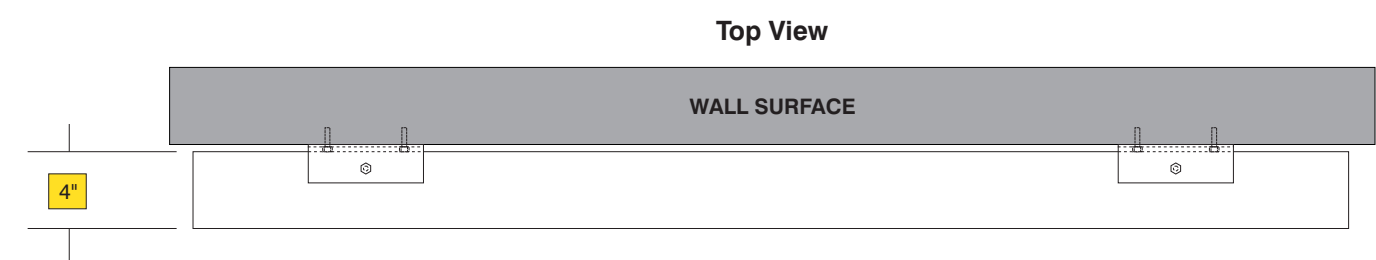

### HED-400 Flush Face Wall Mount Detail

- **Sign System: HED-400 Flush Face Wall Mount**
  - (2) .080" Aluminum Panel: (H) 24" x (L) 60"
- **Paint:**
  - Standard White - Frame, Panels
- **Mounting**
  - (4) Mounting Bracket: 2" x 4" x 6" Lg.

Date	DWG# HED-400_FF_Wall Mount	Scale: 1"=10"	Customer	Mounting SF/DF	Wall Mount Single Face	Quote #	
XX.XX.XX				ILLUMINATED	NO	Sales Rep.	
Quantity			Location	Voltage	N/A	Illustrator:	
1				ADA	No	Reviewed By:	
Page			System	HED-400 (24" x 60") Flush Face Wall Mount Sign System			
1 of 1				*Due to the ADA/ANSI's wide interpretation and other factors that may exist, we cannot affirm compliance in all situations and is hereby removed from responsibility regarding these issues.			