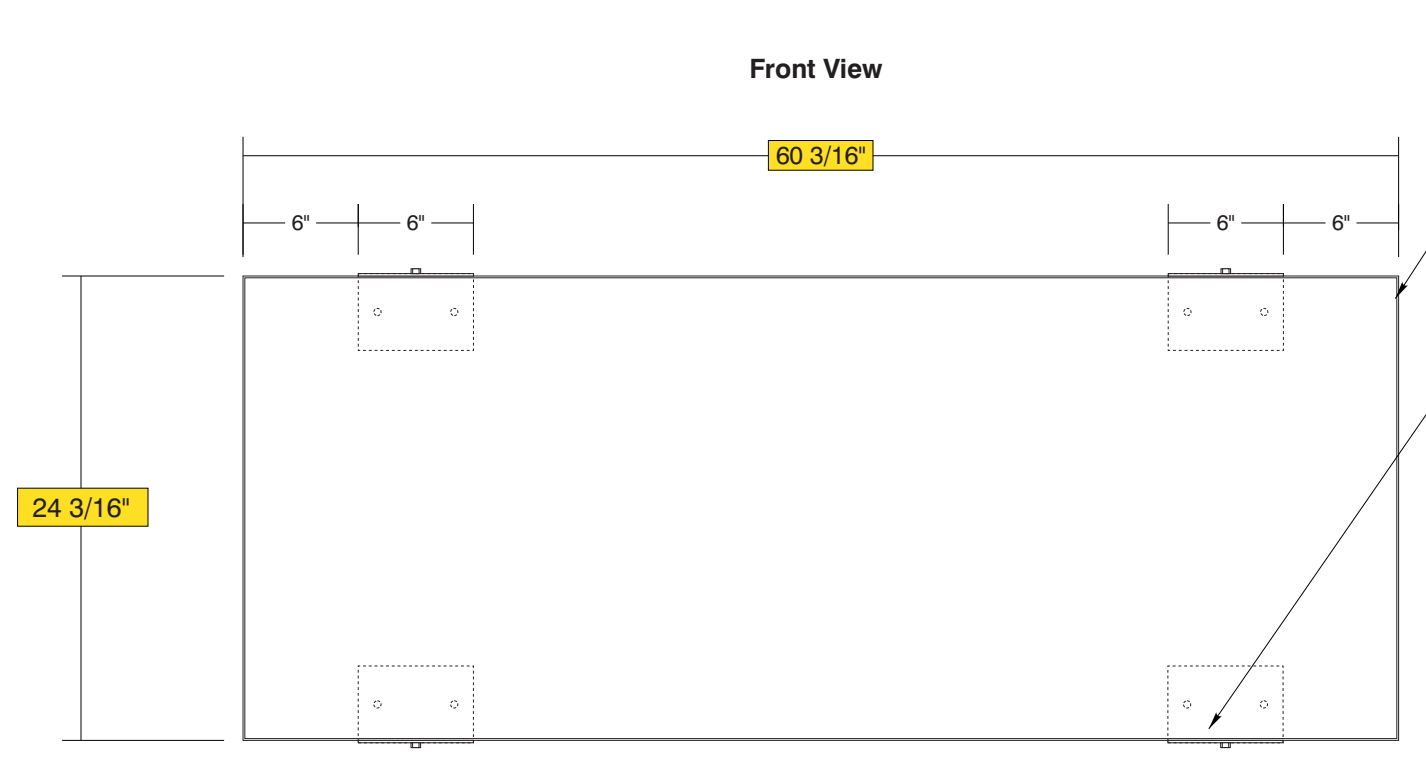

### HED-400 Flush Face Wall Mount Detail

- **Sign System: HED-400 Flush Face Wall Mount**
  - (2) .080" Aluminum Panel: (H) 24" x (L) 60"
- **Paint:**
  - Standard White - Frame, Panels
- **Mounting**
  - (4) Mounting Bracket: 2" x 4" x 6" Lg.

Date	DWG# HED-400_FF_Wall Mount	Scale: 1"=10"	Customer	Mounting SF/DF	Wall Mount Single Face	Quote #	
XX.XX.XX				ILLUMINATED	NO	Sales Rep.	
Quantity			Location	Voltage	N/A	Illustrator:	
1				ADA	No	Reviewed By:	
Page			System	HED-400 (24" x 60") Flush Face Wall Mount Sign System			
1 of 1				*Due to the ADA/ANSI's wide interpretation and other factors that may exist, we cannot affirm compliance in all situations and is hereby removed from responsibility regarding these issues.			