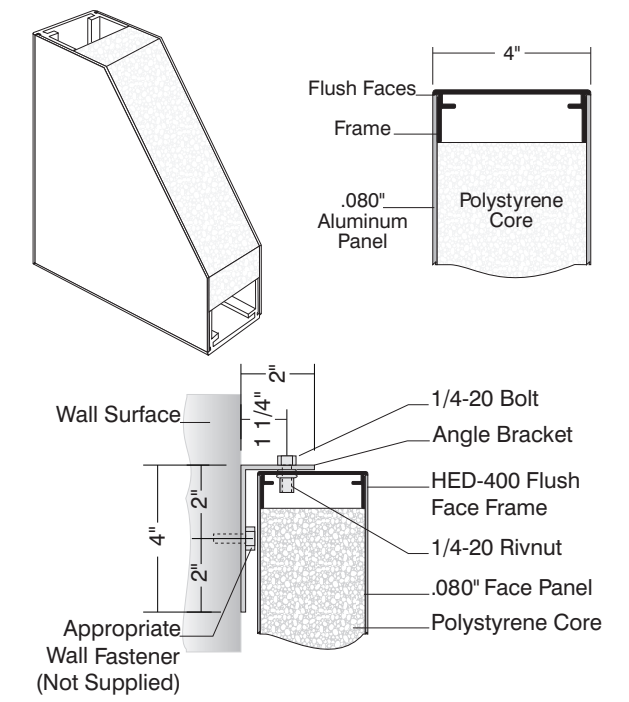

### HED-400 Flush Face Wall Mount Detail

- **Sign System: HED-400 Flush Face Wall Mount**
  - (2) .080" Aluminum Panel: (H) 24" x (L) 60"
- **Paint:**
  - Standard White - Frame, Panels
- **Mounting**
  - (4) Mounting Bracket: 2" x 4" x 6" Lg.

Date	DWG# HED-400_FF_Wall Mount	Scale: 1"=10"	Customer	Mounting SF/DF	Wall Mount Single Face	Quote #	
XX.XX.XX				ILLUMINATED	NO	Sales Rep.	
Quantity			Location	Voltage	N/A	Illustrator:	
1				ADA	No	Reviewed By:	
Page			System	HED-400 (24" x 60") Flush Face Wall Mount Sign System			
1 of 1				*Due to the ADA/ANSI's wide interpretation and other factors that may exist, we cannot affirm compliance in all situations and is hereby removed from responsibility regarding these issues.			