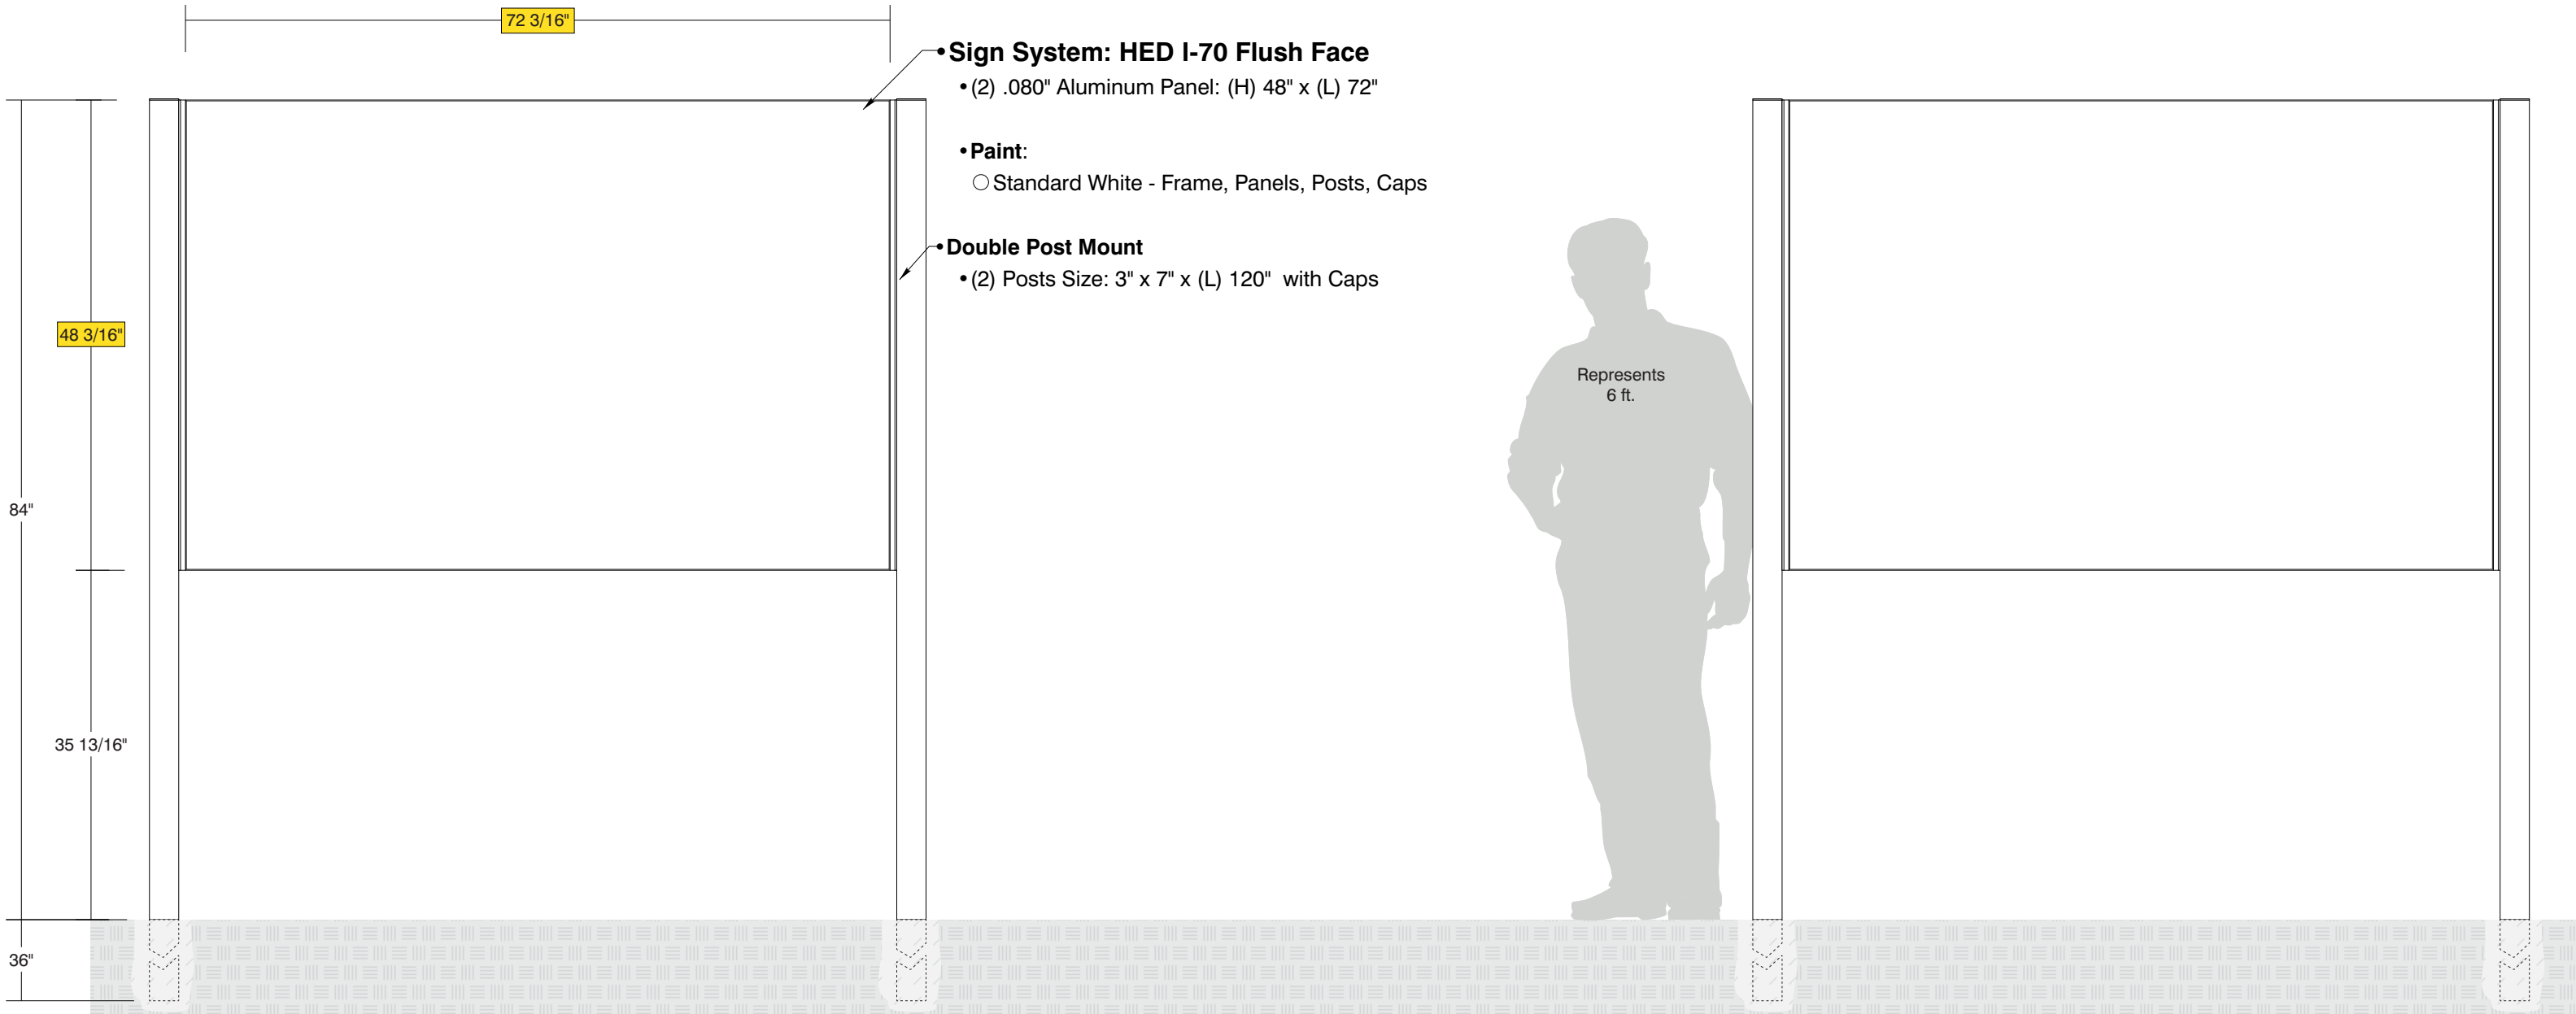

TOP VIEW

SIDE A

SIDE B

- **Sign System: HED I-70 Flush Face**
  - (2) .080" Aluminum Panel: (H) 48" x (L) 72"
- **Paint:**
  - Standard White - Frame, Panels, Posts, Caps
- **Double Post Mount**
  - (2) Posts Size: 3" x 7" x (L) 120" with Caps

Date	DWG# HED I-70_Flush Face	Scale: 3/4" = 1'	Customer	XXXXXXXXXX	Mounting	Double Post Mount			Quote #	XXXXXXXXXX	 <p>• 6400 Howard Drive, Fairview PA 16415 • Toll Free 800.458.0591 •                  • PA 814.833.7000 • Fax 814.838.0011 •                  www.howardindustries.com</p> <p>All concepts and designs represented by this drawing are the property of Howard Industries and may not be reproduced or used in any manner without written consent. ©Copyright 2020 Howard Industries.</p>
X.X.23			Location	XXXXXXXXXXXX	SF/DF	Double Face			Sales Rep.	XXXXXXXXXX	
Quantity			System	HED I-70 (48x72) Flush Face Sign System	Illuminated	NO	UL		Illustrator:	XXXXXXXXXX	
1					Voltage	N/A	Amp	N/A	Reviewed By:	XXX-XX.XX.XX	
Page					ADA	No					
1 of 1					<small>*Due to the ADA/ANSI's wide interpretation and other factors that may exist, we cannot affirm compliance in all situations and is hereby removed from responsibility regarding these issues.</small>						