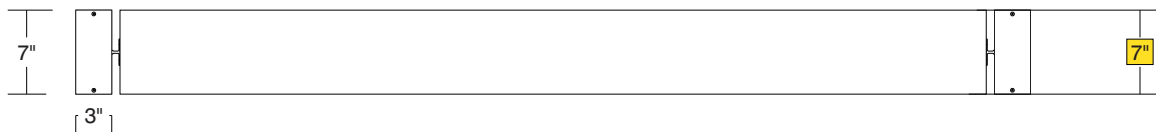

TOP VIEW

SIDE A

SIDE B

- **Sign System: HED I-70 Flush Face**
  - (2) .080" Aluminum Panel: (H) 48" x (L) 72"
- **Paint:**
  - Standard White - Frame, Panels, Posts, Caps
- **Double Post Mount**
  - (2) Posts Size: 3" x 7" x (L) 120" with Caps

Date	DWG# HED I-70_Flush Face	Scale: 3/4" = 1'	Customer	XXXXXXXXXX	Mounting	Double Post Mount			Quote #	XXXXXXXXXX	 <p>• 6400 Howard Drive, Fairview PA 16415 • Toll Free 800.458.0591 •                  • PA 814.833.7000 • Fax 814.838.0011 •                  www.howardindustries.com</p> <p>All concepts and designs represented by this drawing are the property of Howard Industries and may not be reproduced or used in any manner without written consent. ©Copyright 2020 Howard Industries.</p>
X.X.23			Location	XXXXXXXXXXXX	SF/DF	Double Face			Sales Rep.	XXXXXXXXXX	
Quantity			System	HED I-70 (48x72) Flush Face Sign System	Illuminated	NO	UL		Illustrator:	XXXXXXXXXX	
1					Voltage	N/A	Amp	N/A	Reviewed By:	XXX-XX.XX.XX	
Page					ADA	No					
1 of 1					<small>*Due to the ADA/ANSI's wide interpretation and other factors that may exist, we cannot affirm compliance in all situations and is hereby removed from responsibility regarding these issues.</small>						