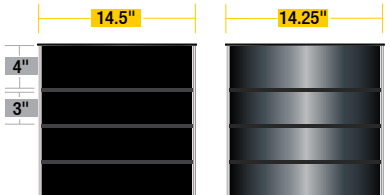

DWMP-(F)(R)1414

DWMP-(F)(R)1424

DWMP-(F)(R)1434

- (1) 4" x 14" Header Lens/ Graphic
- (3) 3" x 14" Message Lens/ Graphic