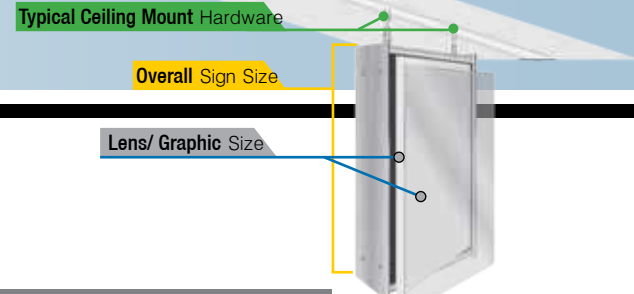

CML-F600 DF / CML-F600 SF Series (Caps are 6.5" High)

CML-F612 DF/SF	CML-F618 DF/SF	CML-F624 DF/SF	CML-F628 DF/SF	CML-F632 DF/SF	CML-F634 DF/SF
(H) 6" x 12" (W)	(H) 6" x 18" (W)	(H) 6" x 24" (W)	(H) 6" x 28" (W)	(H) 6" x 32" (W)	(H) 6" x 34" (W)
CML-F636 DF/SF			CML-F642 DF/SF		
(H) 6" x 36" (W)			(H) 6" x 42" (W)		

CML-F700 DF / CML-F700 SF Series (Caps are 7.5" High)

CML-F712 DF/SF	CML-F718 DF/SF	CML-F724 DF/SF	CML-F728 DF/SF	CML-F732 DF/SF	CML-F734 DF/SF
(H) 7" x 12" (W)	(H) 7" x 18" (W)	(H) 7" x 24" (W)	(H) 7" x 28" (W)	(H) 7" x 32" (W)	(H) 7" x 34" (W)
CML-F736 DF/SF			CML-F742 DF/SF		
(H) 7" x 36" (W)			(H) 7" x 42" (W)