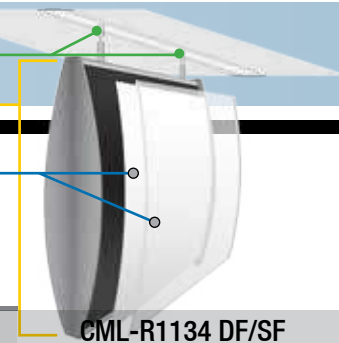

(H) 10" x 18" (W)

(H) 10" x 24" (W)

(H) 10" x 28" (W)

(H) 10" x 32" (W)

(H) 10" x 34" (W)

CML-R1036 DF/SF

CML-R1042 DF/SF

(H) 10" x 36" (W)

(H) 10" x 42" (W)

HID-PG05152017

Typical Ceiling Mount Hardware

Overall Sign Size

Lens/ Graphic Size

CML-R1100 DF / CML-R1100 SF Series (Caps are 11.25" High)

CML-R1112 DF/SF	CML-R1118 DF/SF	CML-R1124 DF/SF	CML-R1128 DF/SF	CML-R1132 DF/SF	CML-R1134 DF/SF
(H) 11" x 12" (W)	(H) 11" x 18" (W)	(H) 11" x 24" (W)	(H) 11" x 28" (W)	(H) 11" x 32" (W)	(H) 11" x 34" (W)
CML-R1136 DF/SF			CML-R1142 DF/SF		
(H) 11" x 36" (W)			(H) 11" x 42" (W)		