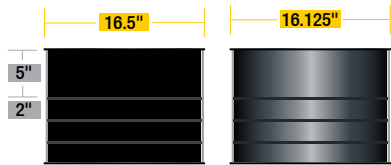

Divider strips come in either Black or Silver. Paper insert is not included in the price.

DWMP-(F)(R)1612

DWMP-(F)(R)1628

DWMP-(F)(R)1640

DWMP-(F)(R)1652

Lens / Graphic Size

(1) 5" x 16" Header Lens/ Graphic