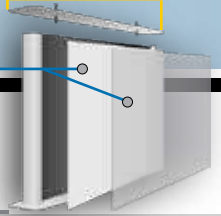

INTERIOR SIGN SYSTEM

Wall Mount Portrait-Flat Series (WMP-F)

HID-PG05152017

WHOLESALE

Overall Sign Size

Lens/ Graphic Size

WMP-F1100 Series (Caps are 11.5" Width)

	WMP-F1103	WMP-F1104	WMP-F1105	WMP-F1106	LETTER PAPER WMP-F1185	WMP-F1110	WMP-F1112	WMP-F1114
Lens/ Graphic Size								
	(H) 3" x 11" (W)	(H) 4" x 11" (W)	(H) 5" x 11" (W)	(H) 6" x 11" (W)	(H) 8.5" x 11" (W)	(H) 10" x 11" (W)	(H) 12" x 11" (W)	(H) 14" x 11" (W)