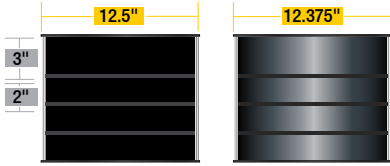

Black/ Silver Divider

Overall Sign Size

Lens/ Graphic Size

Directory Standards (F)Flat & (R)Radius

Divider strips come in either Black or Silver. Paper insert is not included in the price.

DWMP-(F)(R)1210

DWMP-(F)(R)1217

DWMP-(F)(R)1224

- (1) 3" x 12" Header Lens/ Graphic
- (3) 2" x 12" Message Lens/ Graphic