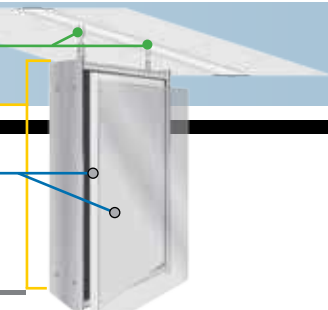

CML-F850 DF / CML-F850 SF Series (Caps are 9" High)

LETTER PAPER
CML-F8511 DF/SF

LEGAL PAPER
CML-F8514 DF/SF

CML-F8524 DF/CF

CML-F8528 DF/SF

CML-F8532 DF/SF

CML-F8534 DF/SF

(H) 8.5" x 11" (W)

(H) 8.5" x 14" (W)

(H) 8.5" x 24" (W)

(H) 8.5" x 28" (W)

(H) 8.5" x 32" (W)

(H) 8.5" x 34" (W)

CML-F8536 DF/SF

CML-F8542 DF/SF

(H) 8.5" x 36" (W)

(H) 8.5" x 42" (W)

CML-F1000 DF / CML-F1000 SF Series (Caps are 10.5" High)

CML-F1012 DF/SF

CML-F1018 DF/SF

CML-F1024 DF/SF

CML-F1028 DF/SF

CML-F1032 DF/SF

CML-F1034 DF/SF

(H) 10" x 12" (W)

(H) 10" x 18" (W)

(H) 10" x 24" (W)

(H) 10" x 28" (W)

(H) 10" x 32" (W)

(H) 10" x 34" (W)

CML-F1036 DF/SF

CML-F1042 DF/SF

(H) 10" x 36" (W)

(H) 10" x 42" (W)