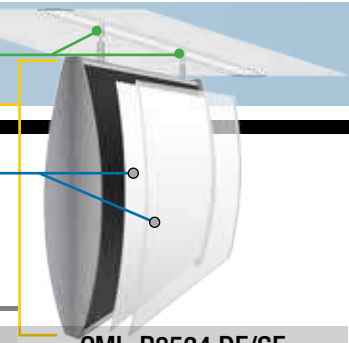

INTERIOR SIGN SYSTEM

Ceiling Mount Landscape-Radius Series (CML-R)

WHOLESALE

HID-PG05152017

Typical Ceiling Mount Hardware

Overall Sign Size

Lens/ Graphic Size

CML-R850 DF / CML-R850 SF Series (Caps are 8.75" High)