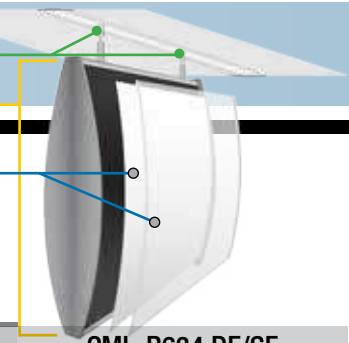

INTERIOR SIGN SYSTEM

Ceiling Mount Landscape-Radius Series (CML-R)

HID-PG05152017

WHOLESALE

Typical Ceiling Mount Hardware

Overall Sign Size

Lens/ Graphic Size

CML-R600 DF / CML-R600 SF Series (Caps are 6.375" High)