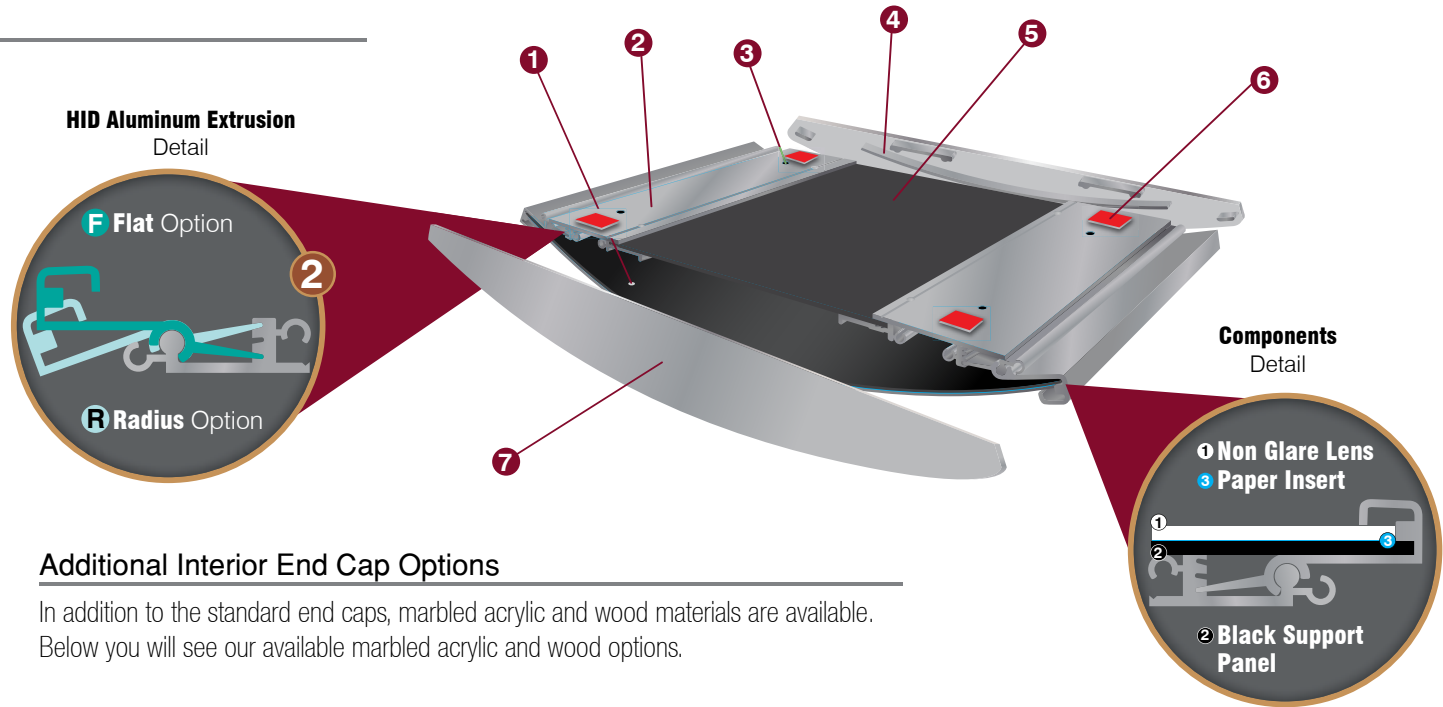

PWML Series: Projection Mounted HID System

WML-F
w/ Standard End Caps

CML Series: Ceiling Mounted HID System

Ceiling Mount
Hardware Detail

CML-F Series
Hardware & Standard Caps

Special Features

- 1 Black PVC Support Panel**
Supports paper insert and is removable with the suction cup for installation
- 2 HID Aluminum Extrusion**
The innovative design of the extrusion permits use for both flat and radius sign options (Once sign is constructed in the chosen sign style, you can not change)
- 3 Pre-drilled Mounting Holes**
Standard at 3/16 of an inch dia.
- 4 Support Tabs**
Provide added panel support and secure end caps to the extruded frame, achieving a fastener-free, finished appearance
- 5 2mm Sintra Back Panel**
Joins the extrusion pieces
- 6 Double-Sided Adhesive Squares**
Are to be used in conjunction with silicone or additional mounting methods
***Signs over 3" x 6" are recommended to be Mechanically Fastened**
- 7 .125" Standard End Caps**
Standard end caps are Poly Platinum or Poly Black, however other materials, such as 1/2" wood and marbled acrylic, are also available. See right.