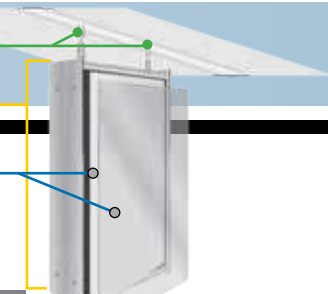

(H) 10" x 36" (W)

(H) 10" x 42" (W)

HID-PG05152017

Typical Ceiling Mount Hardware

Overall Sign Size

Lens/ Graphic Size

CML-F1100 DF / CML-F1100 SF Series (Caps are 11.5" High)

CML-F1112 DF/SF	CML-F1118 DF/SF	CML-F1124 DF/SF	CML-F1128 DF/SF	CML-F1132 DF/SF	CML-F1134 DF/SF
(H) 11" x 12" (W)	(H) 11" x 18" (W)	(H) 11" x 24" (W)	(H) 11" x 28" (W)	(H) 11" x 32" (W)	(H) 11" x 34" (W)
CML-F1136 DF/SF			CML-F1142 DF/SF		
(H) 11" x 36" (W)			(H) 11" x 42" (W)		