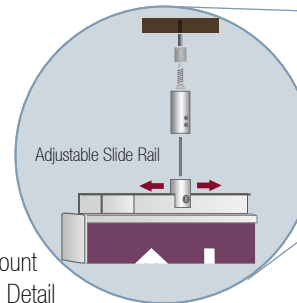

PWML Series: Projection Mounted HID System

WML-F
w/ Standard End Caps

CML Series: Ceiling Mounted HID System

Ceiling Mount
Hardware Detail

CML-F Series
Hardware & Standard Caps

Special Features

- 1 Black PVC Support Panel**
Supports paper insert and is removable with the suction cup for installation
- 2 HID Aluminum Extrusion**
The innovative design of the extrusion permits use for both flat and radius sign options (Once sign is constructed in the chosen sign style, you can not change)
- 3 Pre-drilled Mounting Holes**
Standard at 3/16 of an inch dia.
- 4 Support Tabs**
Provide added panel support and secure end caps to the extruded frame, achieving a fastener-free, finished appearance
- 5 2mm Sintra Back Panel**
Joins the extrusion pieces
- 6 Double-Sided Adhesive Squares**
Are to be used in conjunction with silicone or additional mounting methods
***Signs over 3" x 6" are recommended to be Mechanically Fastened**
- 7 .125" Standard End Caps**
Standard end caps are Poly Platinum or Poly Black, however other materials, such as 1/2" wood and marbled acrylic, are also available. See right.