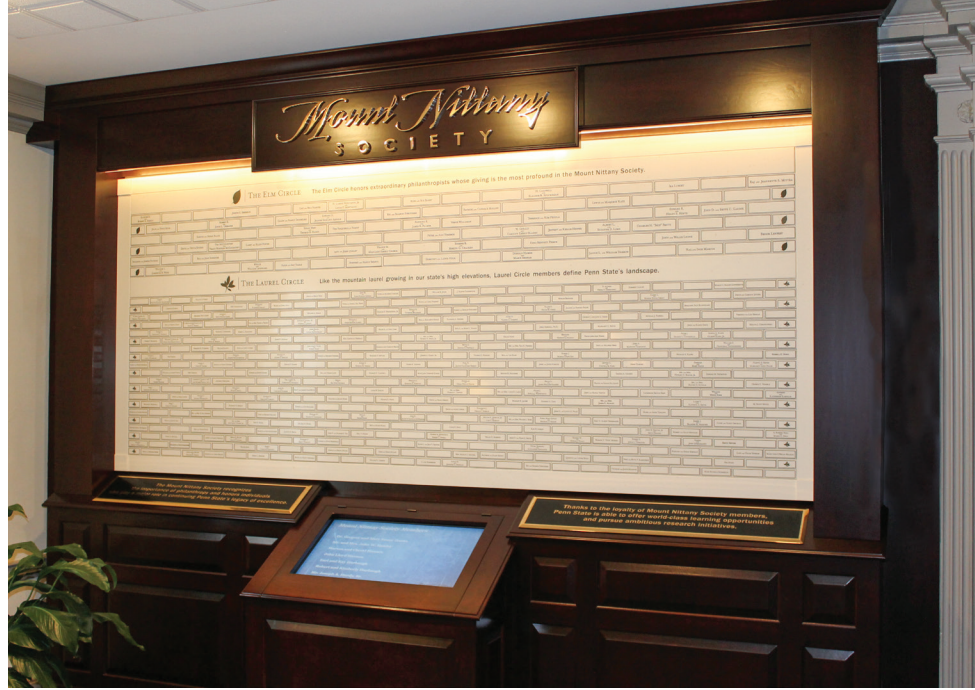

Donor Recognition Signage

Recognizing donor generosity with signage can be an important part of your facility or organization's growth and development. In turn, donor recognition signs should never be an afterthought; they should boast and convey the depth of gratitude your organization feels for the financial support donors provide. Donor recognition signs should also adequately and appropriately reflect the subject matter or cause your organization represents through genteel design and materials. Our available extensive line of both interior and exterior donor recognition signage can successfully aid you in acknowledging and commemorating consequential philanthropy.

With our broad range of obtainable signage substrates and experienced, creative design staff, we can provide you with custom donor recognition signs tailored to your facility's interior or exterior environments. Architectural elements, themes and color schemes can all be incorporated into your donor signage; the design possibilities are truly limitless. Donor recognition signage can be integrated into your new or existing interior or exterior signage plans and/or can become a stand-alone display, such as in the case of donor recognition walls, gardens and plaques. In addition, our modular signage designs allow for future growth and changeability, a key component in successful donor recognition signage.

Eloquently designed donor recognition signage communicates to your donors that their contribution matters and will additionally ensure steps toward donor retention.

Explore the Possibilities.