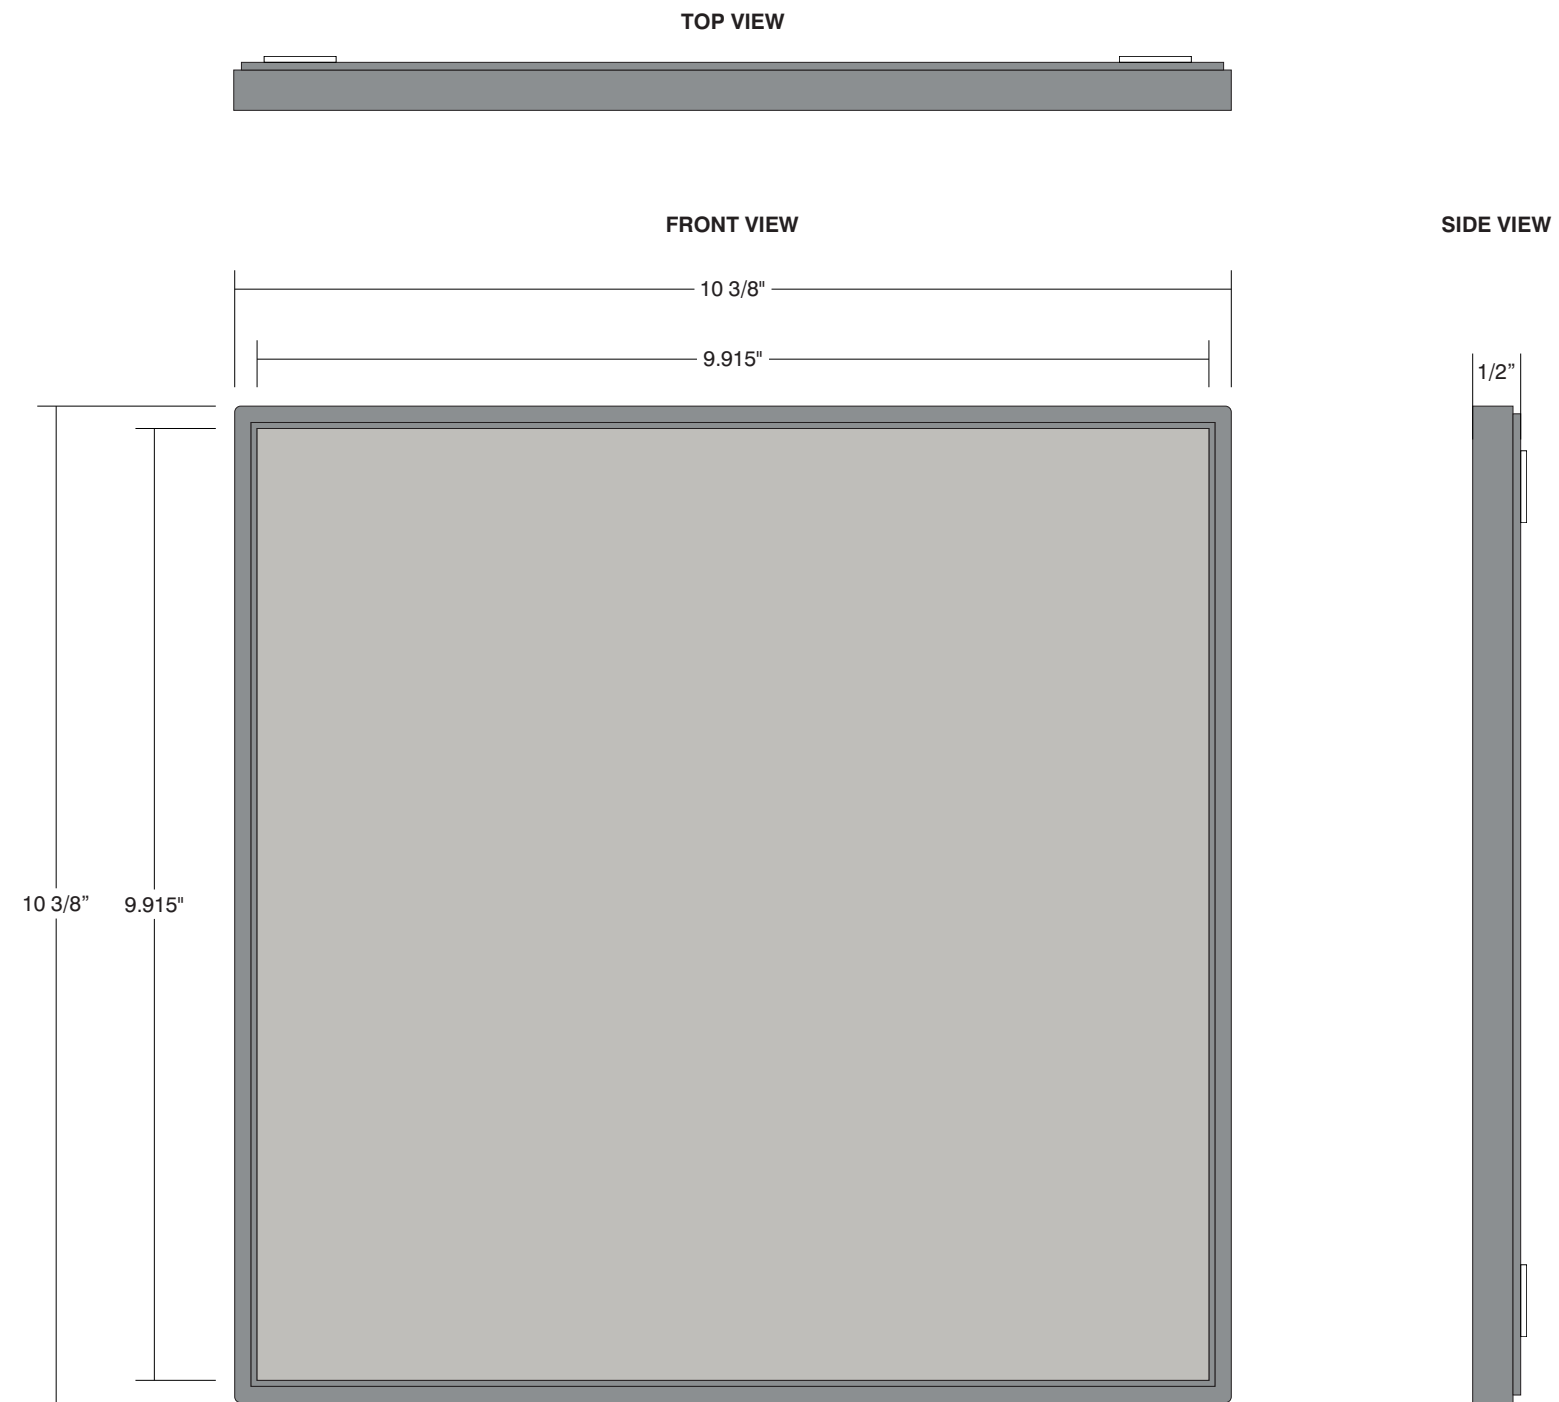

Part ID	QTY	Material/Color/Finish		H x W (in)
• Frame	1	HIP-GS1010 - Grey, Square	.50	10.375 x 10.375
• Panel	1	Pearl Grey (321-306)	.0625	9.915 x 9.915
• Panel Mounting	4	Pop Locks		.75 x .75
• Frame Mounting	4	White Adhesive Squares	.0625	.75 x .75

Standard HIP Color Combinations

Frame:
Grey

Panel:
Pearl Grey 506

Frame:
Black

Panel:
Black 401

Frame:
Sand

Panel:
Ash 214

Other panel colors available.

Date	DWG# HIP-S1010	Scale:	1" = 2"	Customer		Mounting		Quote #	
Quantity				Location		Illuminated	NO	Sales Rep.	
1						Voltage	N/A	Illustrator:	
Page				System	HIP Square 10x10	ADA	No	Reviewed By:	
1 of 1						*Due to the ADA/ANSI's wide interpretation and other factors that may exist, we cannot affirm compliance in all situations and is hereby removed from responsibility regarding these issues.			