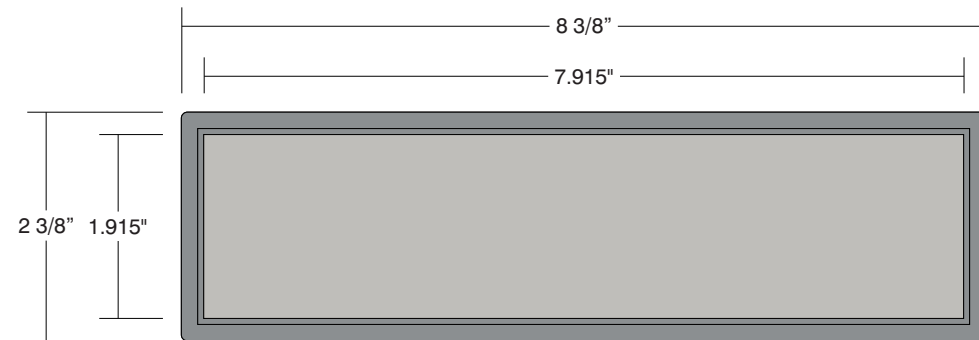

Part ID	QTY	Material/Color/Finish		H x W (in)
• Frame	1	HIP-GS208 - Grey, Square	.50	2.375 x 8.375
• Panel	1	Pearl Grey (321-306)	.0625	1.915 x 7.915
• Panel Mounting	2	Pop Locks		.75 x .75
• Frame Mounting	4	White Adhesive Squares	.0625	.75 x .75

TOP VIEW

FRONT VIEW

SIDE VIEW

Standard HIP Color Combinations

Frame:
Grey
Panel:
Pearl Grey 506

Frame:
Black
Panel:
Black 401

Frame:
Sand
Panel:
Ash 214

Other panel colors available.

Date	DWG# HIP-S208	Scale: 1" = 2"	Customer	Mounting SF/DF	Quote #	
Quantity			Location	Illuminated NO	Sales Rep.	
1				Voltage N/A		UL Amp N/A
Page				ADA No		Illustrator:
1 of 1				System HIP Square 2x8		Reviewed By:
				*Due to the ADA/ANSI's wide interpretation and other factors that may exist, we cannot affirm compliance in all situations and is hereby removed from responsibility regarding these issues.		