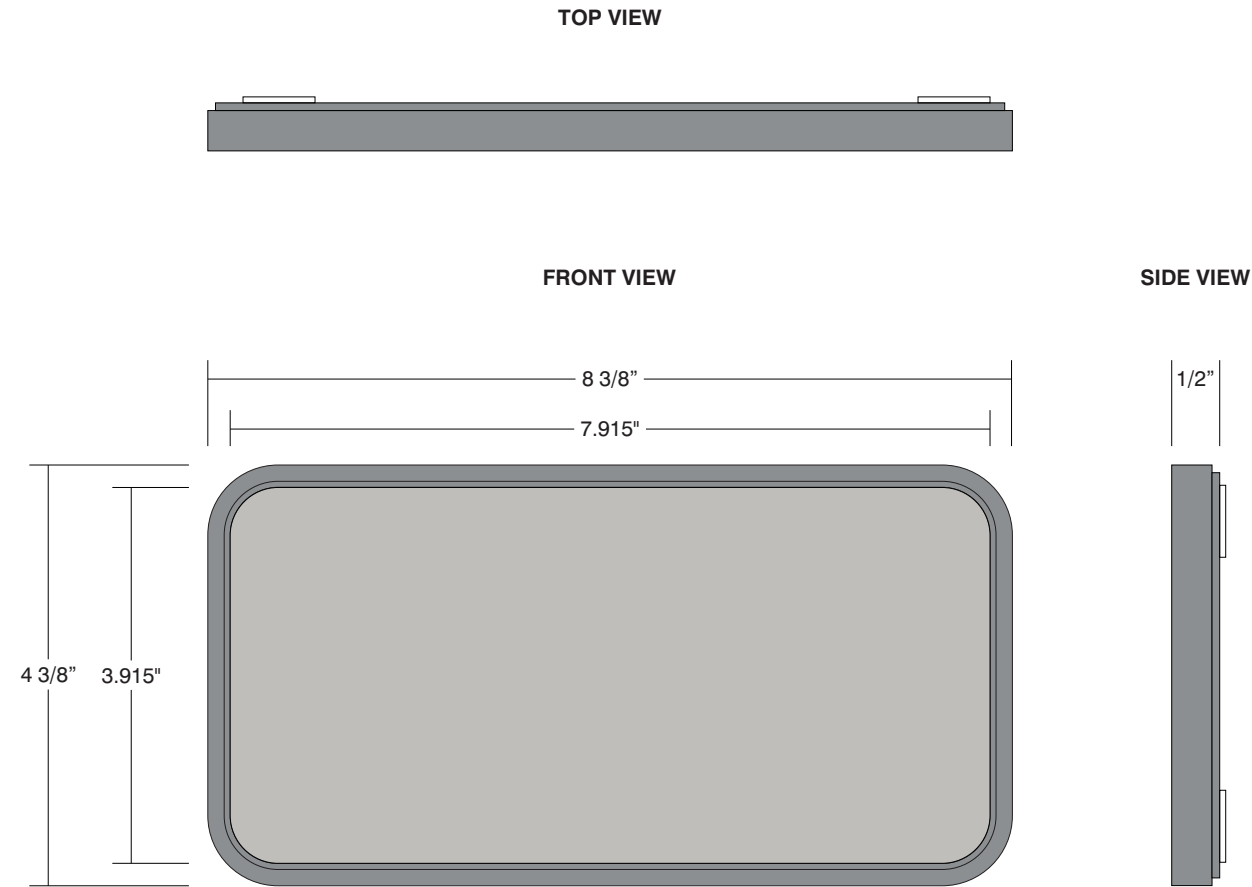

Part ID	QTY	Material/Color/Finish		H x W (in)
• Frame	1	HIP-GR408 - Grey, Radius	.50	4.375 x 8.375
• Panel	1	Pearl Grey (321-306)	.0625	3.915 x 7.915
• Panel Mounting	4	Pop Locks		.75 x .75
• Frame Mounting	4	White Adhesive Squares	.0625	.75 x .75

### Standard HIP Color Combinations

	<b>Frame:</b> Grey <b>Panel:</b> Pearl Grey 506
	<b>Frame:</b> Black <b>Panel:</b> Black 401
	<b>Frame:</b> Sand <b>Panel:</b> Ash 214

Other panel colors available.

Date	DWG# HIP-R408	Scale: 1" = 2"	Customer	Mounting SF/DF	Quote #
Quantity	1		Location	Illuminated NO Voltage N/A      UL Amp N/A	Sales Rep.
Page	1 of 1		System HIP Radius 4x8	ADA No	Illustrator:
				<small>*Due to the ADA/ANSI's wide interpretation and other factors that may exist, we cannot affirm compliance in all situations and is hereby removed from responsibility regarding these issues.</small>	Reviewed By: