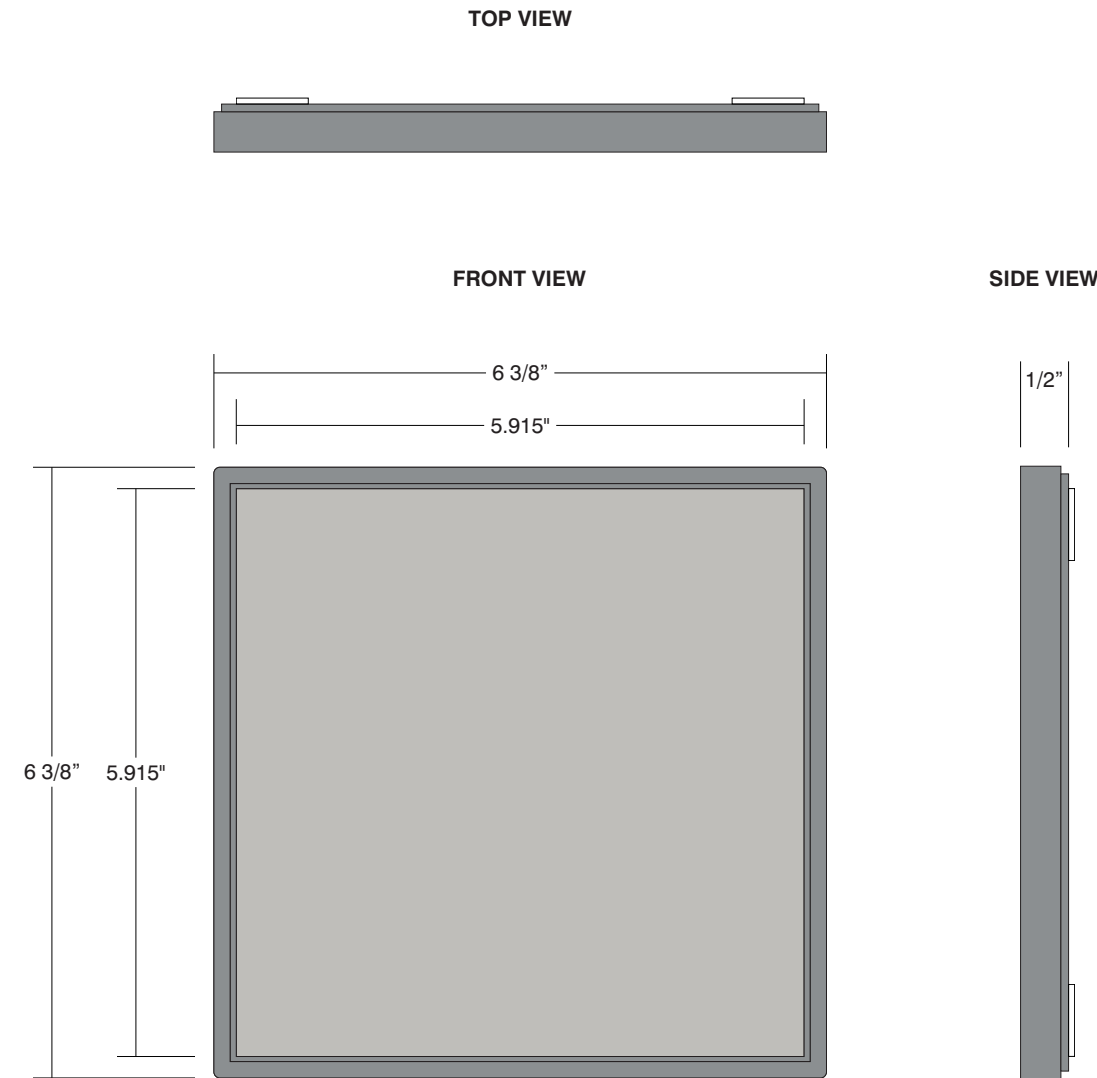

Part ID	QTY	Material/Color/Finish		H x W (in)
• Frame	1	HIP-GS606 - Grey, Square	.50	6.375 x 6.375
• Panel	1	Pearl Grey (321-306)	.0625	5.915 x 5.915
• Panel Mounting	4	Pop Locks		.75 x .75
• Frame Mounting	4	White Adhesive Squares	.0625	.75 x .75

Standard HIP Color Combinations

Frame:
Grey

Panel:
Pearl Grey 506

Frame:
Black

Panel:
Black 401

Frame:
Sand

Panel:
Ash 214

Other panel colors available.

Date	DWG# HIP-S606	Scale: 1" = 2"	Customer		Mounting SF/DF		Quote #													
Quantity			Location	System HIP Square 6x6	<table border="1" style="font-size: small;"> <tr> <td>Illuminated</td> <td>NO</td> <td>UL</td> <td></td> </tr> <tr> <td>Voltage</td> <td>N/A</td> <td>Amp</td> <td>N/A</td> </tr> <tr> <td>ADA</td> <td>No</td> <td></td> <td></td> </tr> </table>	Illuminated	NO	UL		Voltage	N/A	Amp	N/A	ADA	No			Sales Rep.		
Illuminated					NO	UL														
Voltage					N/A	Amp	N/A													
ADA	No																			
Page	1 of 1				Illustrator:															
					Reviewed By:															