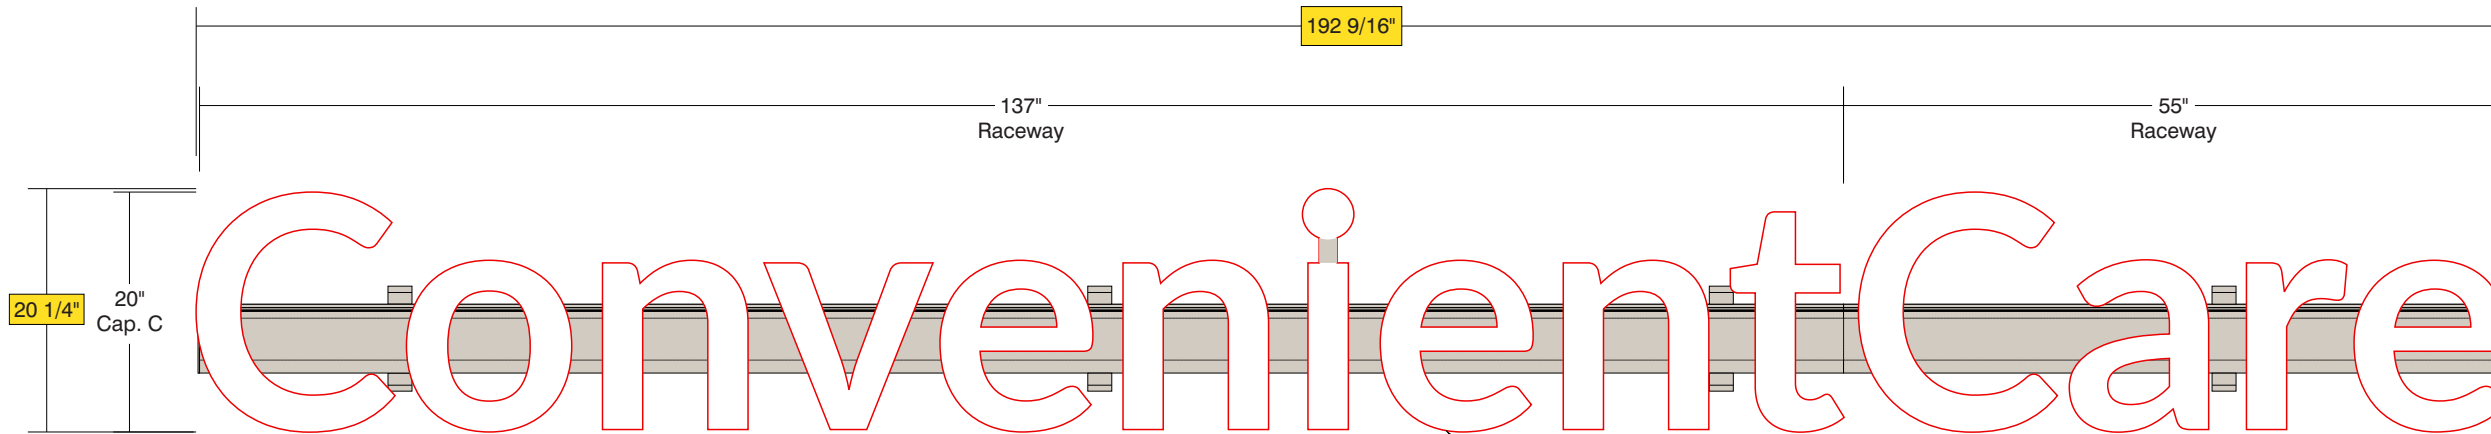

TOP VIEW

FRONT VIEW

SIDE VIEW

• Sign System: Raceway Mounted Illuminated Channel Letters (20" Cap. C)

• Letter Face:

- .125" White Acrylic Faces
- 1" Depth Trim Cap

• Letter Returns and Letter Backs:

- 0.040" Custom Fabricated Aluminum Returns: (D) 3 3/8"
- Single .063" Aluminum Letter Back

• Paint:

- Dragon Red (SIGNM15024) - Trim Cap, Return, Letter Back
- Gray/Tan (FLNA93998) - Raceway

• Vinyl:

- Inkjet Printed To Match Agreeable Gray (SW 7029) On White Opaque Vinyl - "i"

• LED Illuminated/ Mounting

- Panel Mounted Pure White LED Modules
- Power Supplies in UL-Rated Enclosed Raceway:
  - Raceway Sections: (L) 137" and (L) 55"
  - Raceway Mounting Tabs Qty: 8

Date	DWG FrontLit_ChannelLetter_RM	Scale:	1"=1'	Customer	Mounting SF/DF	Raceway Mount Single Face		Quote #	
XX.XX.XX				Location	Illuminated	NO	UL	Sales Rep.	
Quantity				System	Voltage	N/A	Amp	Illustrator:	
1					ADA	No	Rev. 0	Reviewed By:	
Page					*Due to the ADA/ ANSI's wide interpretation and other factors that may exist, we cannot affirm compliance in all situations and is hereby removed from responsibility regarding these issues.				
1 of 1									

• 6400 Howard Drive, Fairview PA 16415 • Toll Free 800.458.0591 •
• PA 814.833.7000 • Fax 814.838.0011 •
www.howardindustries.com