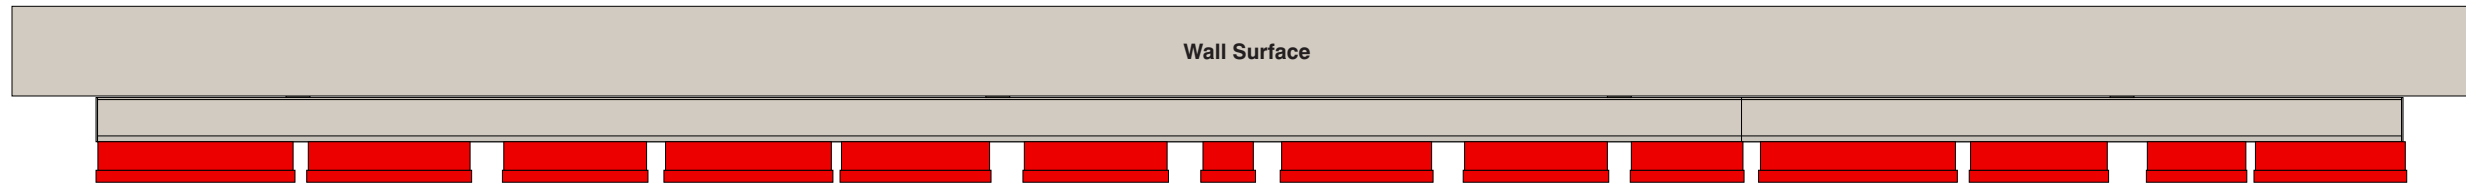

TOP VIEW

FRONT VIEW

SIDE VIEW

• Sign System: Raceway Mounted Illuminated Channel Letters (20" Cap. C)

• Letter Face:

- .125" White Acrylic Faces
- 1" Depth Trim Cap

• Letter Returns and Letter Backs:

- 0.040" Custom Fabricated Aluminum Returns: (D) 3 3/8"
- Single .063" Aluminum Letter Back

• Paint:

- Dragon Red (SIGNM15024) - Trim Cap, Return, Letter Back
- Gray/Tan (FLNA93998) - Raceway

• Vinyl:

- Inkjet Printed To Match Agreeable Gray (SW 7029) On White Opaque Vinyl - "i"

• LED Illuminated/ Mounting

- Panel Mounted Pure White LED Modules
- Power Supplies in UL-Rated Enclosed Raceway:
  - Raceway Sections: (L) 137" and (L) 55"
  - Raceway Mounting Tabs Qty: 8

Date	DWG FrontLit_ChannelLetter_RM	Scale:	1"=1'	Customer	Mounting SF/DF	Raceway Mount Single Face		Quote #	
XX.XX.XX				Location	Illuminated	NO	UL	Sales Rep.	
Quantity				System	Voltage	N/A	Amp	Illustrator:	
1					ADA	No	Rev. 0	Reviewed By:	
Page					*Due to the ADA/ ANSI's wide interpretation and other factors that may exist, we cannot affirm compliance in all situations and is hereby removed from responsibility regarding these issues.				
1 of 1									

• 6400 Howard Drive, Fairview PA 16415 • Toll Free 800.458.0591 •
• PA 814.833.7000 • Fax 814.838.0011 •
www.howardindustries.com