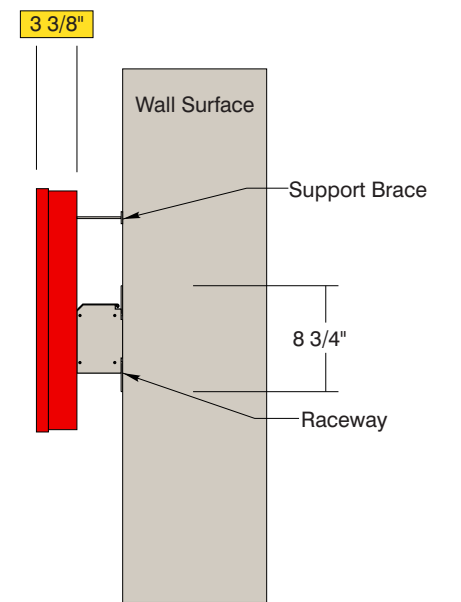

SIDE VIEW

• Sign System: Raceway Mounted Illuminated Channel Letters (20" Cap. C)

• Letter Face:

- .125" White Acrylic Faces
- 1" Depth Trim Cap

• Letter Returns and Letter Backs:

- 0.040" Custom Fabricated Aluminum Returns: (D) 3 3/8"
- Single .063" Aluminum Letter Back

• Paint:

- Dragon Red (SIGNM15024) - Trim Cap, Return, Letter Back
- Gray/Tan (FLNA93998) - Raceway

• Vinyl:

- Inkjet Printed To Match Agreeable Gray (SW 7029) On White Opaque Vinyl - "i"

• LED Illuminated/ Mounting

- Panel Mounted Pure White LED Modules
- Power Supplies in UL-Rated Enclosed Raceway:
  - Raceway Sections: (L) 137" and (L) 55"
  - Raceway Mounting Tabs Qty: 8