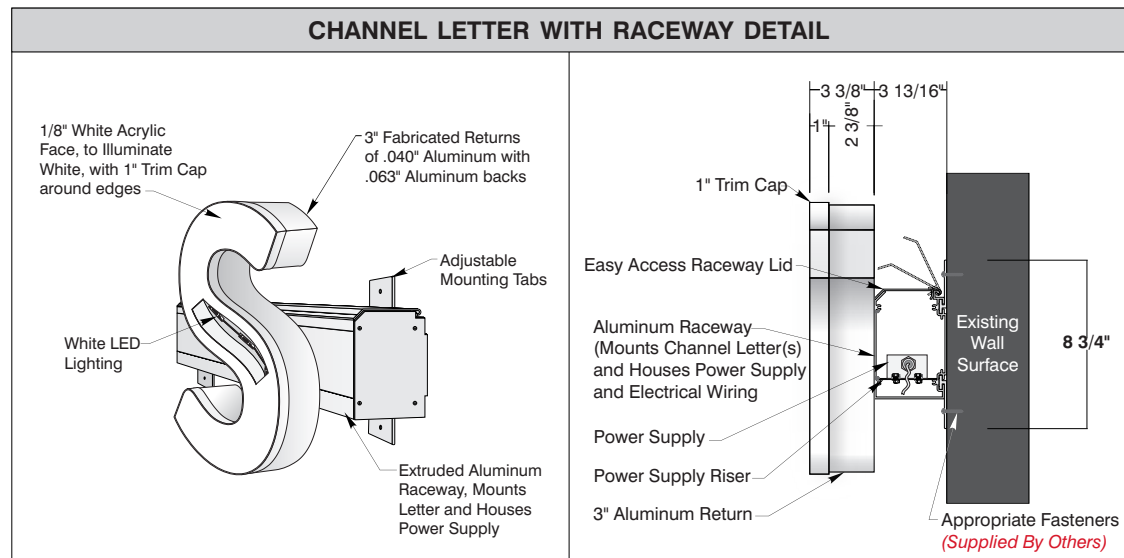

Date	DWG FrontLit_ChannelLetter_RM	Scale:	1"=1'	Customer	Mounting SF/DF	Raceway Mount Single Face		Quote #	
XX.XX.XX				Location	Illuminated	NO	UL	Sales Rep.	
Quantity				System	Voltage	N/A	Amp	Illustrator:	
1					ADA	No	Rev. 0	Reviewed By:	
Page					*Due to the ADA/ ANSI's wide interpretation and other factors that may exist, we cannot affirm compliance in all situations and is hereby removed from responsibility regarding these issues.				
1 of 1									

• 6400 Howard Drive, Fairview PA 16415 • Toll Free 800.458.0591 •
• PA 814.833.7000 • Fax 814.838.0011 •
www.howardindustries.com